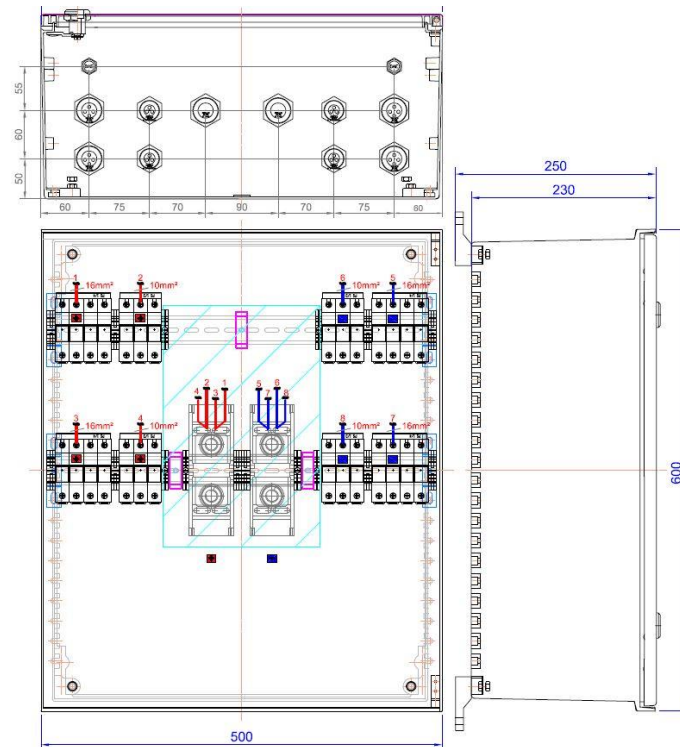

DATA SHEET

DC - generator junction box

enwitec-order-number	10013289
Customer-article-number	
Type designation	GAK-enwitec-S-1000-14S(x2)xx-X-X-PES-1.1

Scope of delivery			
Description	Order-nr.	Pcs	Comment
general installation instructions for GJB	10011928	1	
Cable Gland M32x1.5 incl. MFD 32/04/70	10011347	4	
Locknut M32x1.5	10000724	4	
Cable Gland M40x1.5	10000740	2	
Locknut M40x1.5	10000725	2	
Pressure compensation element	10001971	2	
Locknut M12x1.5	10001476	2	
Wiska-Blind plug BS7 (for MFD 25-3)	10007139	4	
Cable Gland M25x1.5 incl. MFD 25/03/70	10011305	4	
Locknut M25x1.5	10000723	4	